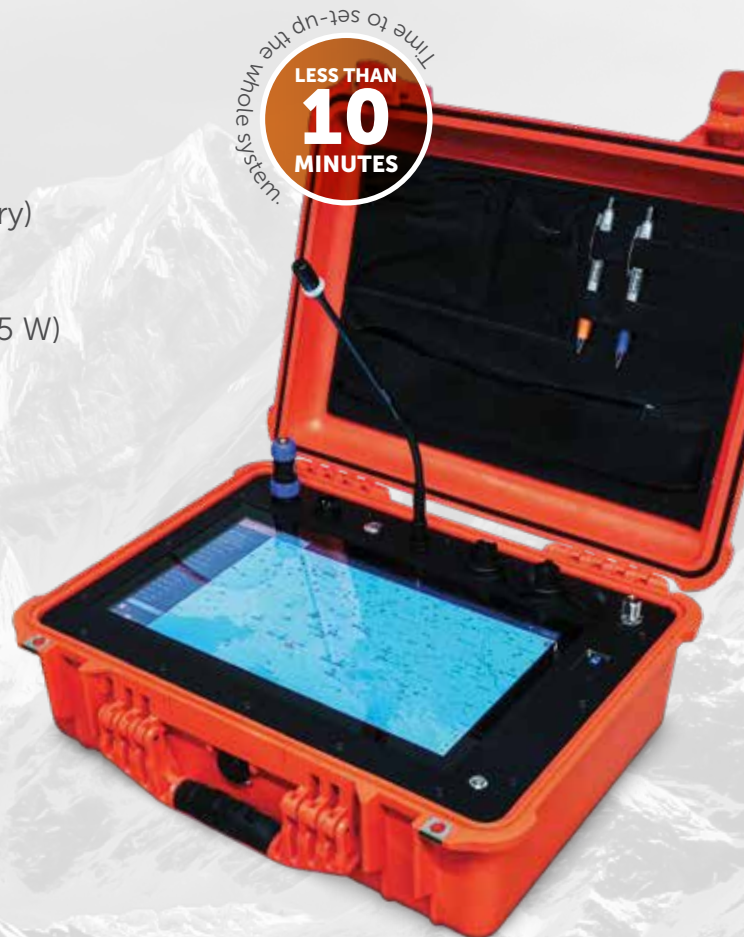

EasyFinder

Real-Time Mobile Tracking System

Technical Specifications:

- › Power Supply:
  - 230 V mains supply
  - 12 V - 24 V external power supply (car battery)
  - Internal Battery with battery status indicator
- › Integrated Motorola Mototrbo(TM) Digital Mobile Radio VHF or UHF (Power 1 - 25 W)
- › Touch screen (15.6")
- › Gooseneck microphone
- › Connectivity:
  - Ethernet port
  - USB port
  - Wi-Fi
  - GSM 4G modem
- › Dimensions: 49 x 39 x 19 cm
  19.3 x 15.4 x 7.5 in
- › Weight: 12 kg | 27 pounds

Functions:

- › Real-time radio station tracking
- › Live heatmap from tracking data
- › Area of interest designation
- › Voice and text communication with radio stations on the field
- › Remote configuration of radio station GPS
- › Radio station status verification
- › Reception of GPS data from other devices (e.g. Garmin watch, smartphone, ...)
- › Communication with other services on the field

Elektronika Naglič d.o.o.

Goričica pri Ihanu 44 | SI-1230 Domžale | Slovenia

info@naglic.si | +386 68 155 972 | www.naglic.si

ELEKTRONIKA
naglič