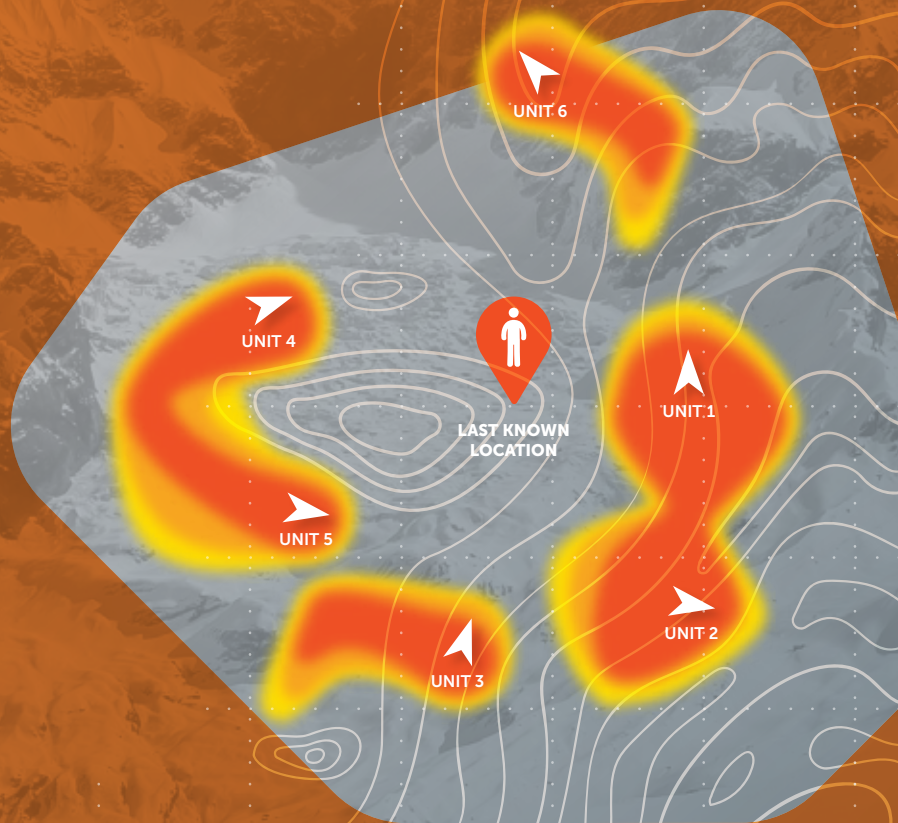

## EasyFinder

### Real-Time Mobile Tracking System

EasyFinder is a portable dispatcher system with an integrated tracking solution. It facilitates planning and execution of a search and rescue operation by monitoring the area of interest with regards to search coverage and personnel positions. The system offers instant communication with the personnel on the field and other services (police, firefighters, helicopters, etc.). The real-time analysis of search coverage provides effective means for the operator to coordinate the teams and promptly adapt to the ever-changing situation on the field.

## Real-Time Mobile Tracking System

### Functions:

- › Real-time radio station tracking
- › Live heatmap from tracking data
- › Area of interest designation
- › Voice and text communication with radio stations on the field
- › Remote configuration of radio station GPS
- › Radio station status verification
- › Reception of GPS data from other devices (e.g. Garmin watch, smartphone, ...)
- › Communication with other services on the field